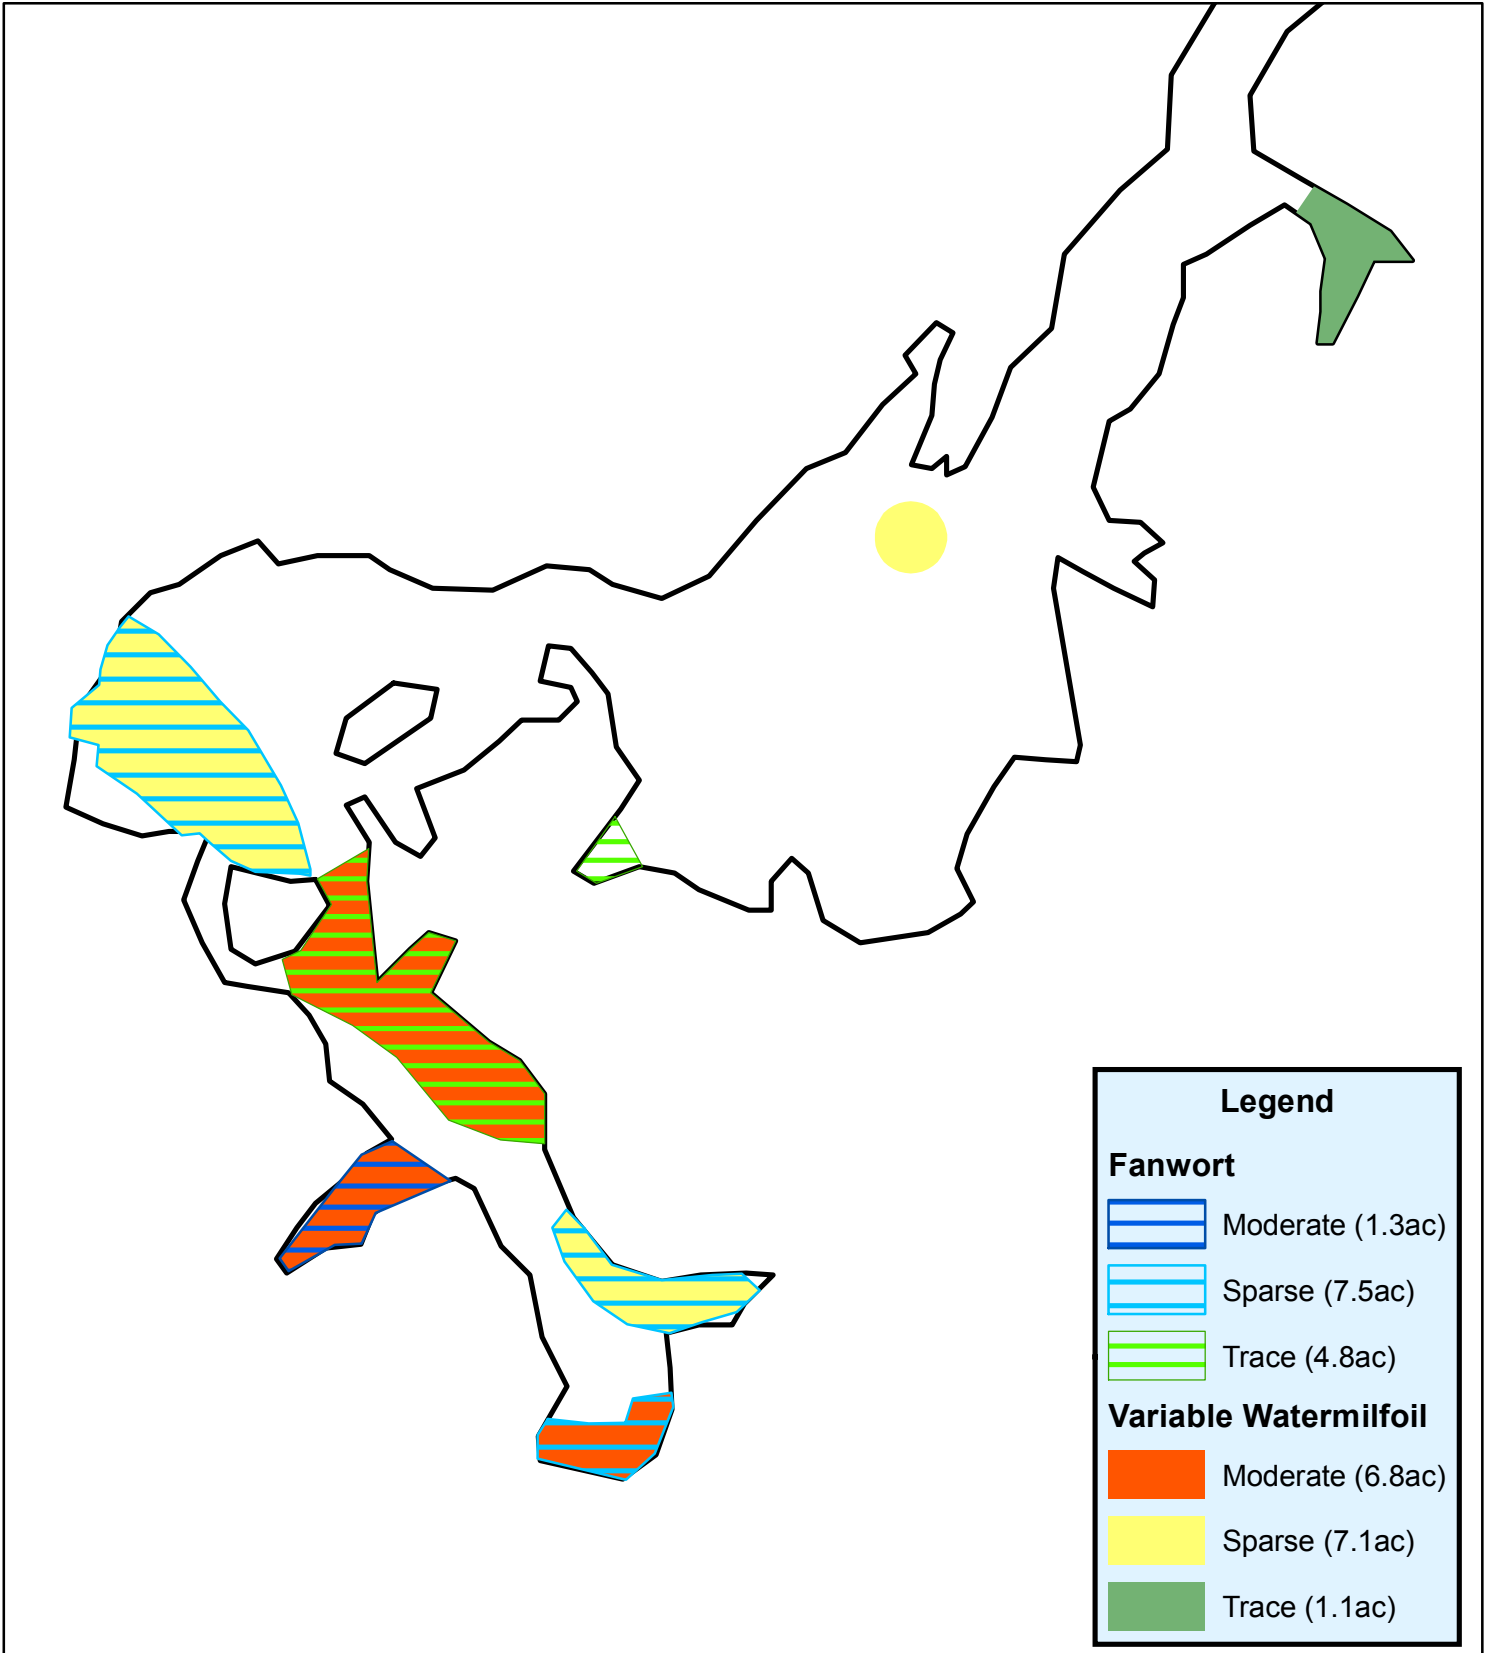

Figure 1b: 2022 May Density and Distribution of Fanwort and Milfoil South Basin

Wyman Lake
Westminster, MA

Wyman Lake

0 440 880

1:6,107 Feet

Map Date: 06/15/2022
Prepared by: ALM
Office: SHREWSBURY, MA