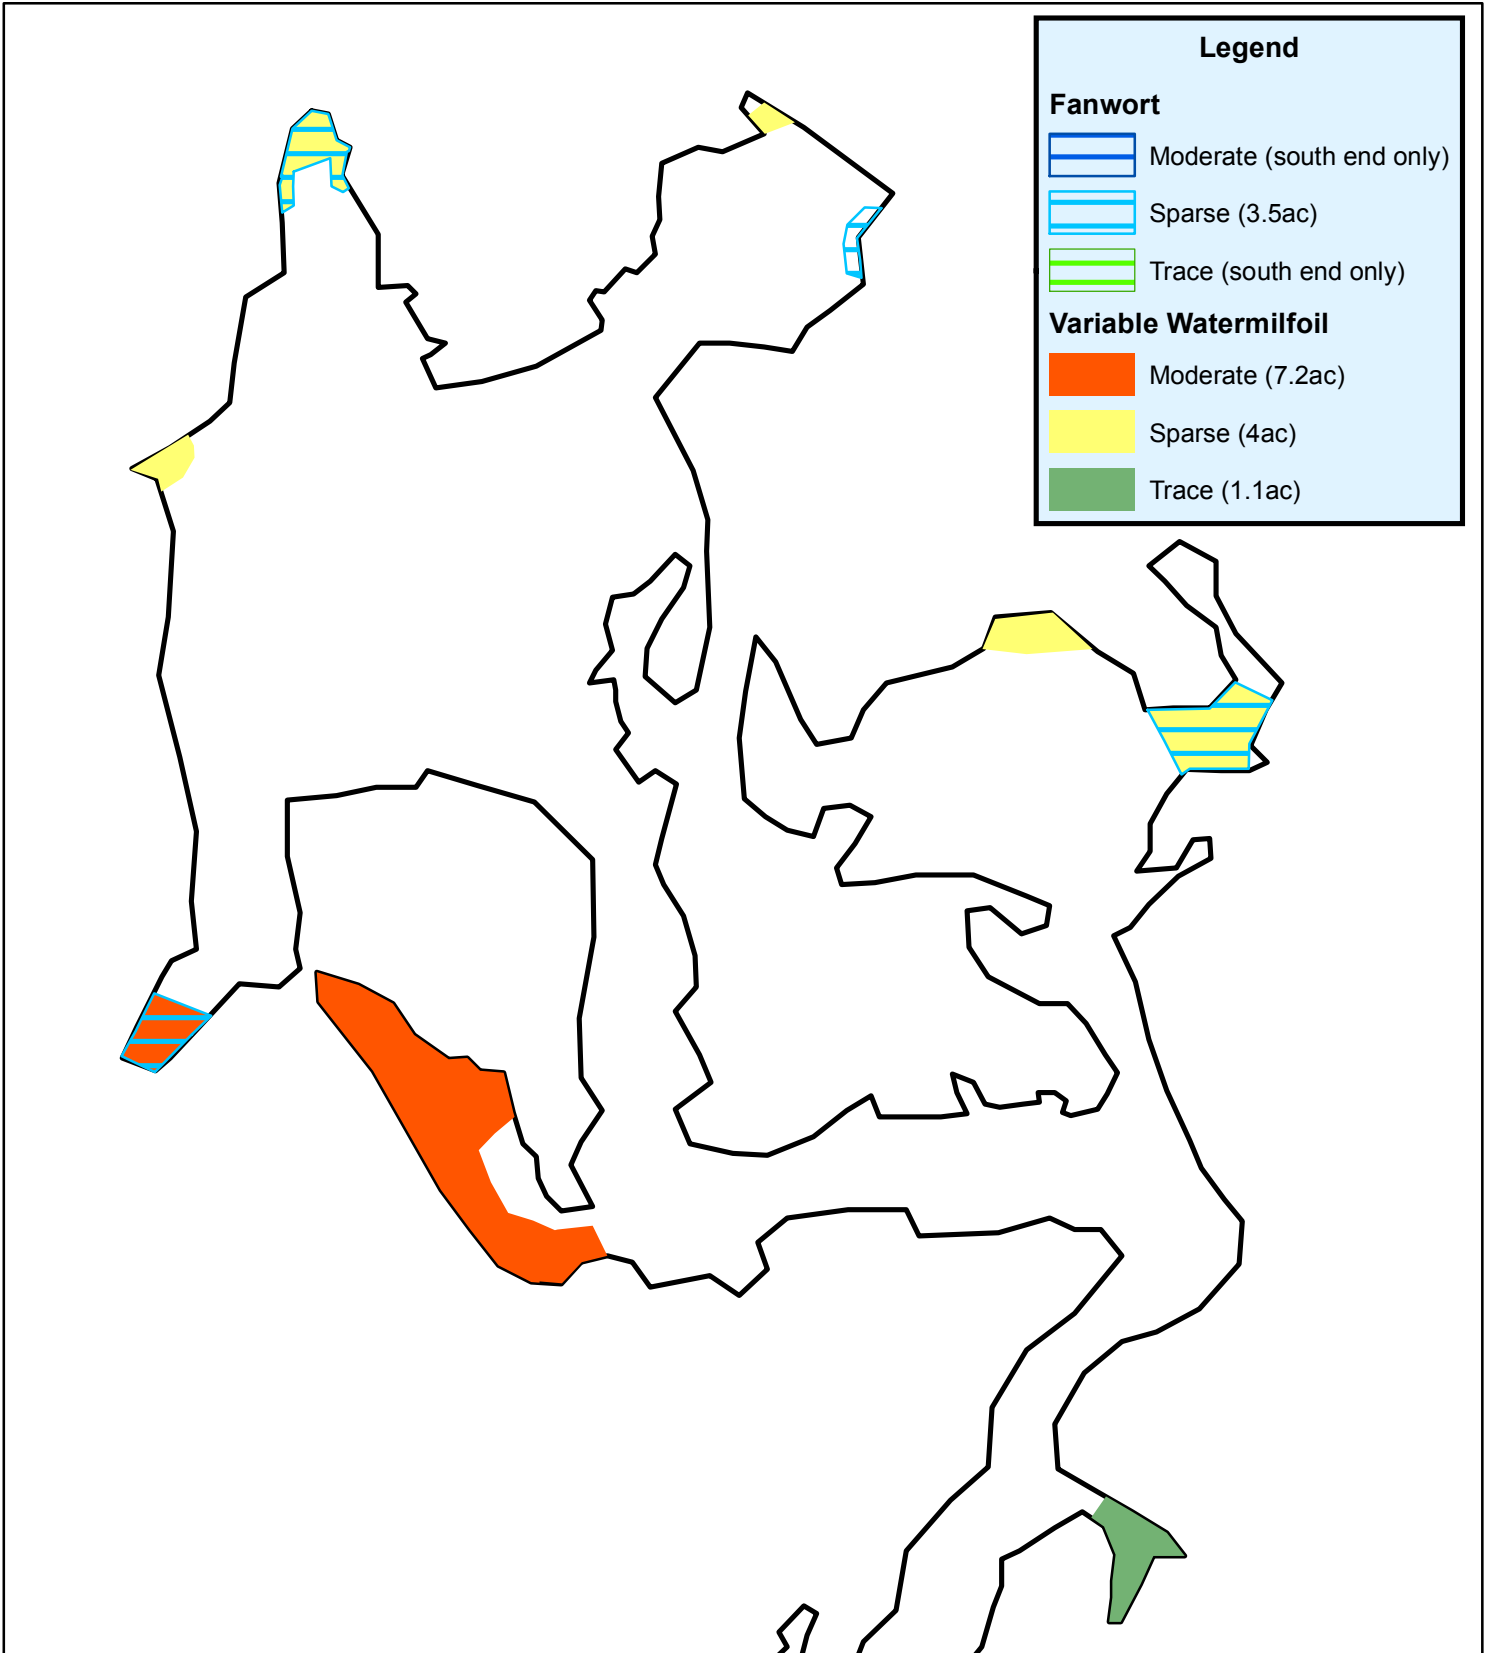

Figure 1a: 2022 May Density and Distribution of Fanwort and Milfoil
North Basin

Wyman Lake
Westminster, MA

Wyman Lake

0 550 1,100

1:7,627 Feet

Map Date: 06/15/2022
Prepared by: ALM
Office: SHREWSBURY, MA